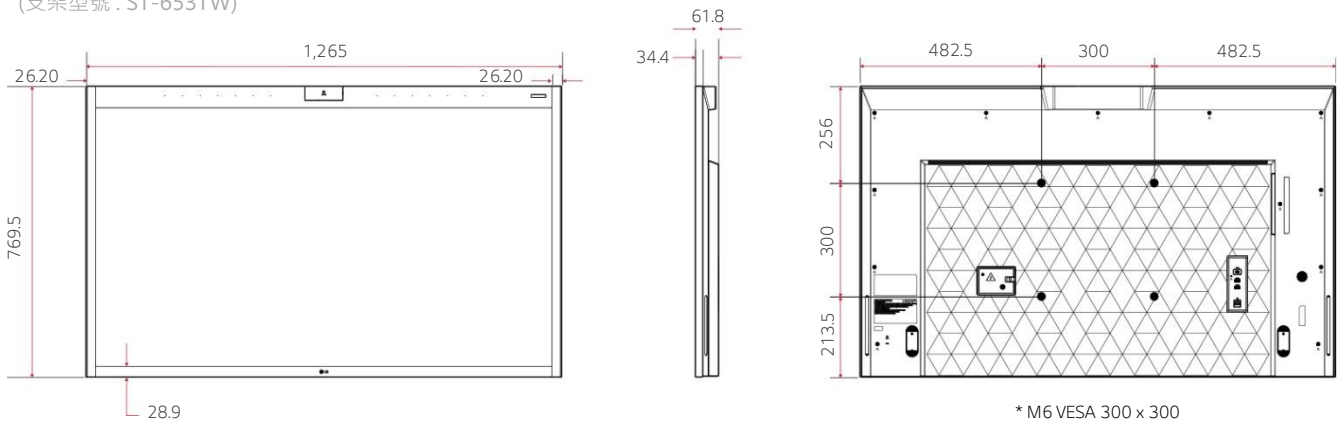

鏡頭開啟

reddot winner 2021

* 此頁的所有影像僅供示意。

產品資訊

* 55 吋

55CT5WJ

螢幕尺寸	55"	
解析度	4K 超高清 (3,840x2,160)	
亮度	450 nit	
尺寸 (W x H x D)	1,265 x 769.5 x 61.8mm	
含底座尺寸	1,265 x 815 x 290 mm	
攝影機	4K 超高清 (3,840 x 2,160), 120° FoV, 4 x Zoom, Video Framing	
麥克風	10ea 陣列麥克風, 6M 收音範圍, Beamforming	
音效	雙聲道 (10W + 10W)	
觸控	內嵌式觸控面板 (多點觸控 高達10點)	
硬體	處理器	AMD Ryzen Embedded V1605B
	顯示卡	AMD Radeon Vega
	eMMC	128 GB
	記憶體	8 GB
	Wi-Fi	802.11ac 2 x 2
Bluetooth	Bluetooth 5.0	
作業系統	Windows 10 IoT 企業版 (基本版)	

尺寸 (單位: mm)

* 支架另售。
(支架型號: ST-653TW)

連接埠

SPECIFICATIONS

55CT5WJ

Panel	Screen Size	55"		
	Panel Technology	U-IPS		
	Native Resolution	3,840 × 2,160 (UHD)		
	Brightness	450 nit		
	Contrast Ratio	1,000 : 1		
	Color Gamut	NTSC 72%		
	Viewing Angle (H × V)	178 × 178		
	Color Depth	10 bit (D), 1.07 Billion Colors		
	Response Time	9 ms		
	Portrait / Landscape	No / Yes		
Connectivity	Input	HDMI (2), DP (USB Type C) (1), RJ45 (LAN) (1), USB 3.1 Type A (2), USB Type C (1)		
	Output	DP Out (USB Type C, DP ALT MODE) (1)		
Mechanical Specification	Bezel Color	Silver		
	Bezel Width	57.2 / 26.2 / 26.2 / 28.9 mm (T/R/L/B)		
	Weight (Head)	26 kg		
	Monitor Dimension (W × H × D)	1,265 × 769.5 × 61.8 mm		
	Monitor Dimension with Stand (W × H × D)	1,265 × 815 × 290 mm		
	VESA™ Standard Mount Interface	300 × 300		
Key Feature	HW	CPU	AMD Ryzen Embedded V1605B	
		Graphics	AMD Radeon Vega	
		Internal Memory	eMMC	128 GB
			RAM	8 GB
		Wi-Fi	802.11ac 2 × 2	
		Bluetooth	Bluetooth 5.0	
		Sensor	Temperature Sensor	Yes
	Auto Brightness Sensor		Yes	
	Local Key Operation	Yes (Jog Key)		
	SW	OS	Windows 10 IoT Enterprise (Value)	
		Launcher Bar	Yes	
		Split View	Full / Half	Yes
		Cloning	Yes ('22.1Q)	
		Screen Capture	Yes	
Meeting (Voice) Record		Yes		
File Sharing		Yes		
Compatibility with OneQuick Share		Yes ('22.1Q)		
OneQuick Remote Meeting		Yes		
Reader Mode (Bluelight)		Yes		
Built-in Apps	Chrome, Skype (Preloaded), MS Whiteboard (Download Link)			