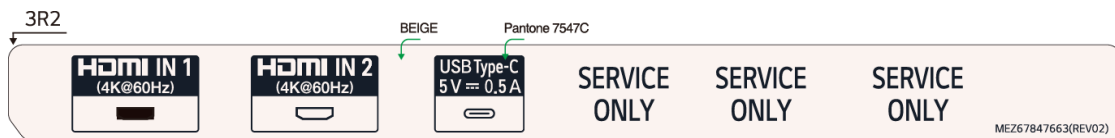

鏡頭開啟

reddot winner 2021

* 此頁的所有影像僅供示意。

產品資訊

* 55 吋

55CT5WJ

螢幕尺寸	55"	
解析度	4K 超高清 (3,840x2,160)	
亮度	450 nit	
尺寸 (W x H x D)	1,265 x 769.5 x 61.8mm	
含底座尺寸	1,265 x 815 x 290 mm	
攝影機	4K 超高清 (3,840 x 2,160), 120° FoV, 4 x Zoom, Video Framing	
麥克風	10ea 陣列麥克風, 6M 收音範圍, Beamforming	
音效	雙聲道 (10W + 10W)	
觸控	內嵌式觸控面板 (多點觸控 高達10點)	
硬體	處理器	AMD Ryzen Embedded V1605B
	顯示卡	AMD Radeon Vega
	eMMC	128 GB
	記憶體	8 GB
	Wi-Fi	802.11ac 2 x 2
Bluetooth	Bluetooth 5.0	
作業系統	Windows 10 IoT 企業版 (基本版)	

尺寸 (單位: mm)

* 支架另售。
(支架型號: ST-653TW)

連接埠

SPECIFICATIONS

55CT5WJ

Panel	Screen Size	55"		
	Panel Technology	U-IPS		
	Native Resolution	3,840 × 2,160 (UHD)		
	Brightness	450 nit		
	Contrast Ratio	1,000 : 1		
	Color Gamut	NTSC 72%		
	Viewing Angle (H × V)	178 × 178		
	Color Depth	10 bit (D), 1.07 Billion Colors		
	Response Time	9 ms		
	Portrait / Landscape	No / Yes		
Connectivity	Input	HDMI (2), DP (USB Type C) (1), RJ45 (LAN) (1), USB 3.1 Type A (2), USB Type C (1)		
	Output	DP Out (USB Type C, DP ALT MODE) (1)		
Mechanical Specification	Bezel Color	Silver		
	Bezel Width	57.2 / 26.2 / 26.2 / 28.9 mm (T/R/L/B)		
	Weight (Head)	26 kg		
	Monitor Dimension (W × H × D)	1,265 × 769.5 × 61.8 mm		
	Monitor Dimension with Stand (W × H × D)	1,265 × 815 × 290 mm		
	VESA™ Standard Mount Interface	300 × 300		
Key Feature	HW	CPU	AMD Ryzen Embedded V1605B	
		Graphics	AMD Radeon Vega	
		Internal Memory	eMMC	128 GB
			RAM	8 GB
		Wi-Fi	802.11ac 2 × 2	
		Bluetooth	Bluetooth 5.0	
		Sensor	Temperature Sensor	Yes
	Auto Brightness Sensor		Yes	
	Local Key Operation	Yes (Jog Key)		
	SW	OS	Windows 10 IoT Enterprise (Value)	
		Launcher Bar	Yes	
		Split View	Full / Half	Yes
		Cloning	Yes ('22.1Q)	
		Screen Capture	Yes	
Meeting (Voice) Record		Yes		
File Sharing		Yes		
Compatibility with OneQuick Share		Yes ('22.1Q)		
OneQuick Remote Meeting		Yes		
Reader Mode (Bluelight)		Yes		
Built-in Apps	Chrome, Skype (Preloaded), MS Whiteboard (Download Link)			